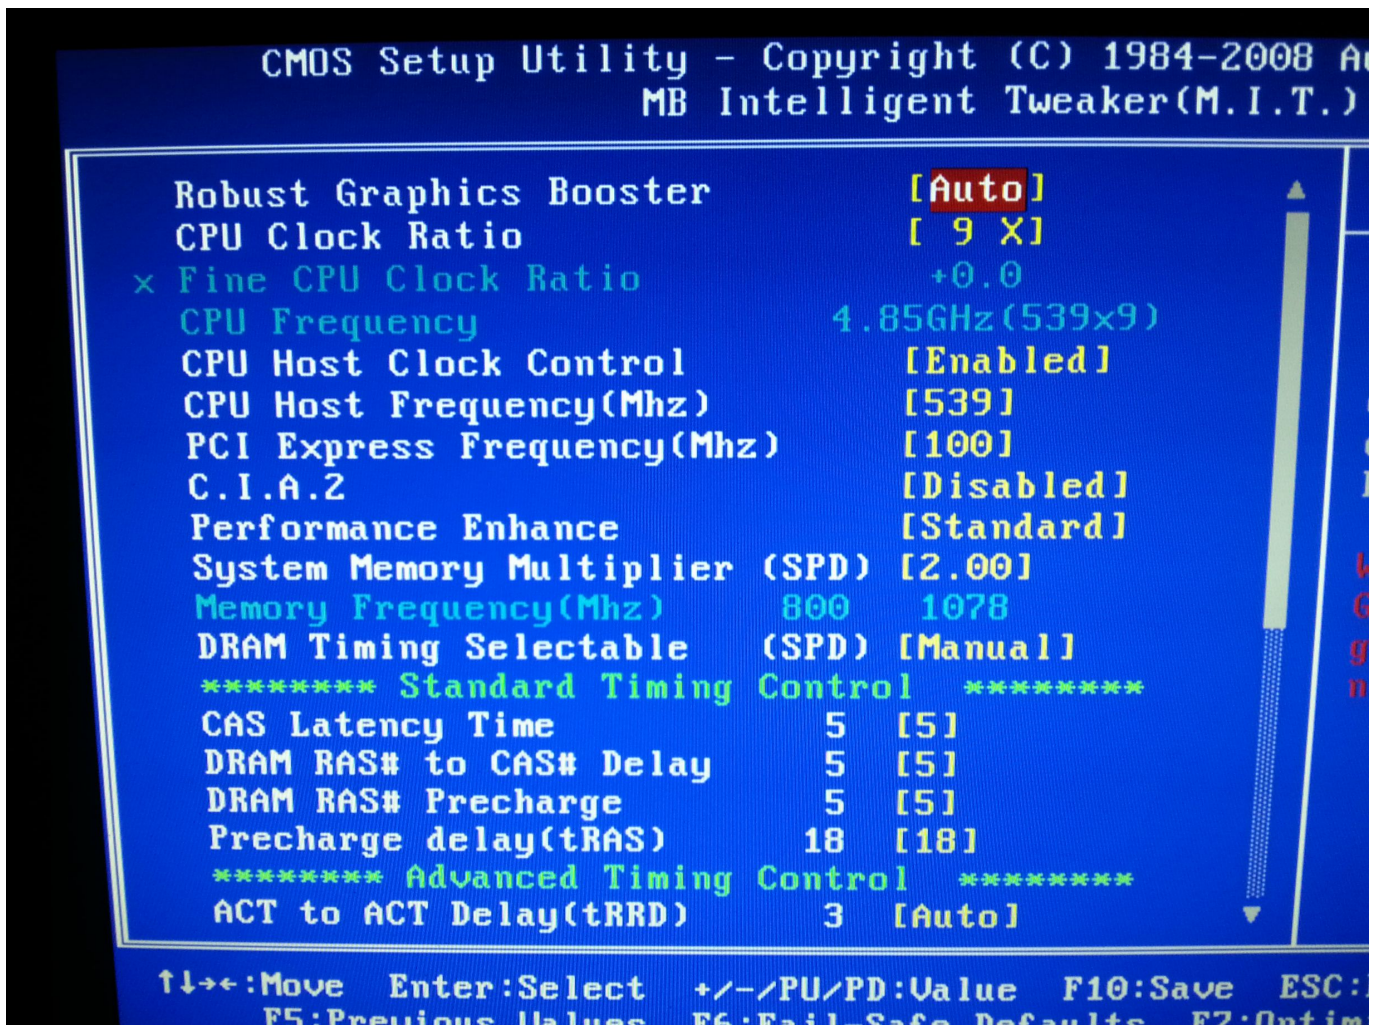

# Download

[Intel R Core Tm 2 Duo Cpu E8400 Drivers For Mac](#)

[Intel R Core Tm 2 Duo Cpu E8400 Drivers For Mac](#)

**Download**

---

1 0 31, which is compatible with multiprocessor systems Software Applications OS Independent Windows 10\* Windows 10, 32-bit\* 12 more 4.. Software Applications OS Independent Build 2073 Latest 2/2/2016 The Intel® Processor Identification Utility is provided by Intel to identify characteristics of a processor inside a system.. After the install, and the correct drivers loaded, which you can get from Intel's web sight, the laptop came to life again.. Intel® Core™2 Duo Processor E8400 (6M Cache, 3 00 GHz, 1333 MHz FSB) Intel® Core™2 Duo Processor E8500 (6M Cache, 3.. 80 of the Intel® Processor Identification Utility for Windows\* Intel(r) Core(tm)2 Duo CpuSoftware Applications Windows 10\* Windows 8.

1\* Windows 8\* 7 more 5 80 Latest This download installs version build 2073 of the BIOS Implementation Test Suite (BITS).